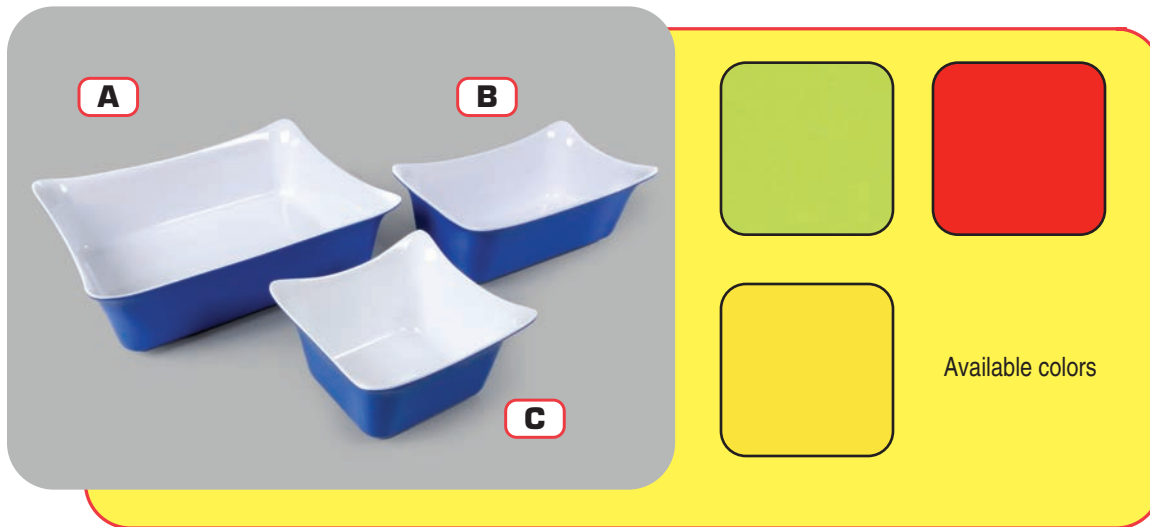

Total Retail Solutions

Fleur Crocks

Add colorful appeal to case merchandising with FFR-DSI's Fleur Crocks. Two-tone red, green or yellow against white create a fun and inviting case display. Crocks are also available in solid or two-tone black and white. Lids and inserts can be made to order. Constructed of dishwasher-safe, break-resistant melamine. Integrated non-skid feet add stability and security to the display.

Features and Benefits

- Visual appeal attracts customers and highlights product.
- Made of break-resistant melamine.
- Available in multiple styles, sizes and colors (additional styles, sizes and colors can be made to order).
- Lids and inserts can be made to order.
- Dishwasher-safe.

Specifications

Fleur Crocks

- A**
 - 1/2 crock; Blue – No. 9922310200
 - 1/2 crock; Green – No. 9922310201*
 - 1/2 crock; Red – No. 9922310202*
 - 1/2 crock; Yellow – No. 9922310203*
- B**
 - 1/4 crock; Blue – No. 9922313000
 - 1/4 crock; Green – No. 9922313001*
 - 1/4 crock; Red – No. 9922313002*
 - 1/4 crock; Yellow – No. 9922313003*
- C**
 - 1/6 crock; Blue – No. 9922316200
 - 1/6 crock; Green – No. 9922316201*
 - 1/6 crock; Red – No. 9922316202*
 - 1/6 crock; Yellow – No. 9922316203*